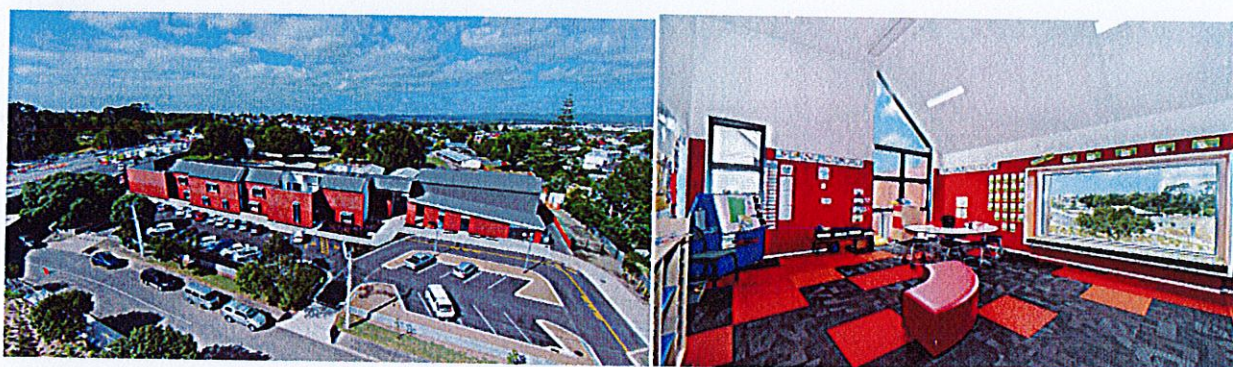

Board of Trustees Newsletter

26th May 2017

Kia Ora Waterview Primary pupils, parents, caregivers and whanau. Winter has arrived, and we wish you all good health during these colder months.

MLE vs ILE

The term MLE (Modern Learning Environment) has now been changed to ILE (Innovation Learning Environment) by the Ministry of Education. Mr Skeen and a team of parents are currently working through some general discussion points and a FAQ (glossary of Frequently Asked Questions) will be released at the end of Term 2.

Property / School Build Progress

The official opening will be once the fields, playground and hopefully the pool are completed.

You will have noticed that there are more of the school grounds already available to the children and they have been thoroughly enjoying and making use of the extra space. As progress is made more space including the fields will be opened.

School Access Pedestrian and Vehicle Access/ Safety

Pedestrian Access will be available via the Oakley Ave pedestrian entrance from Tuesday 6th June.

Please continue to be mindful of congestion around Herdman Street and use the drop off bay when required.